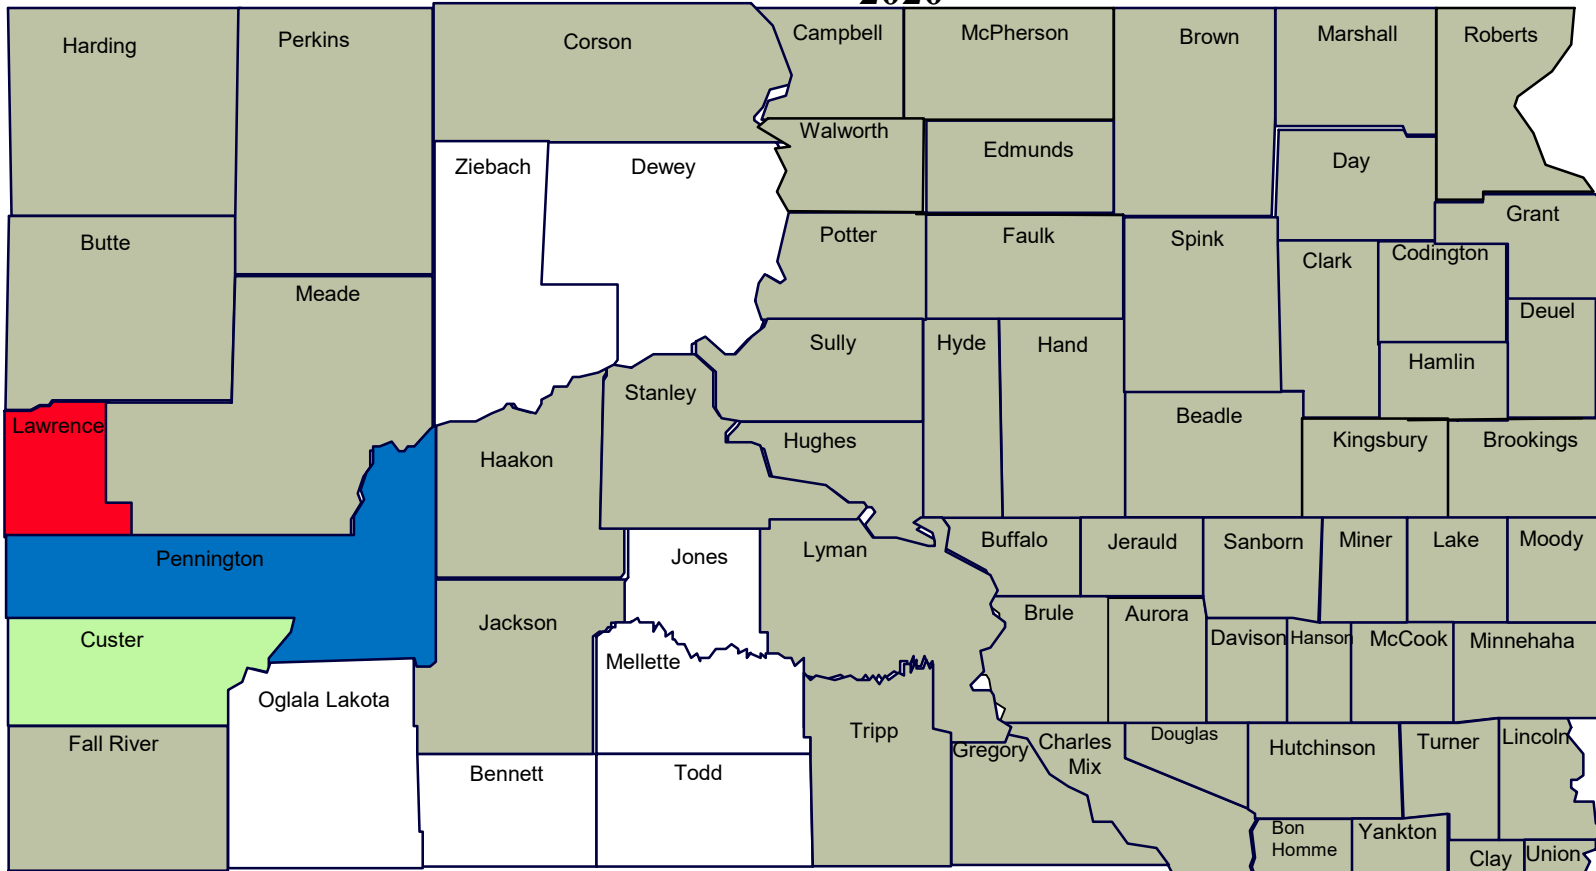

SOUTH DAKOTA

ST. JOHN'S WORT DISTRIBUTION

2020

ACRES INFESTED

FIGURES COMPILED BY SD DEPT OF AGRICULTURE & NATURAL RESOURCES AS REPORTED BY COUNTY WEED BOARDS